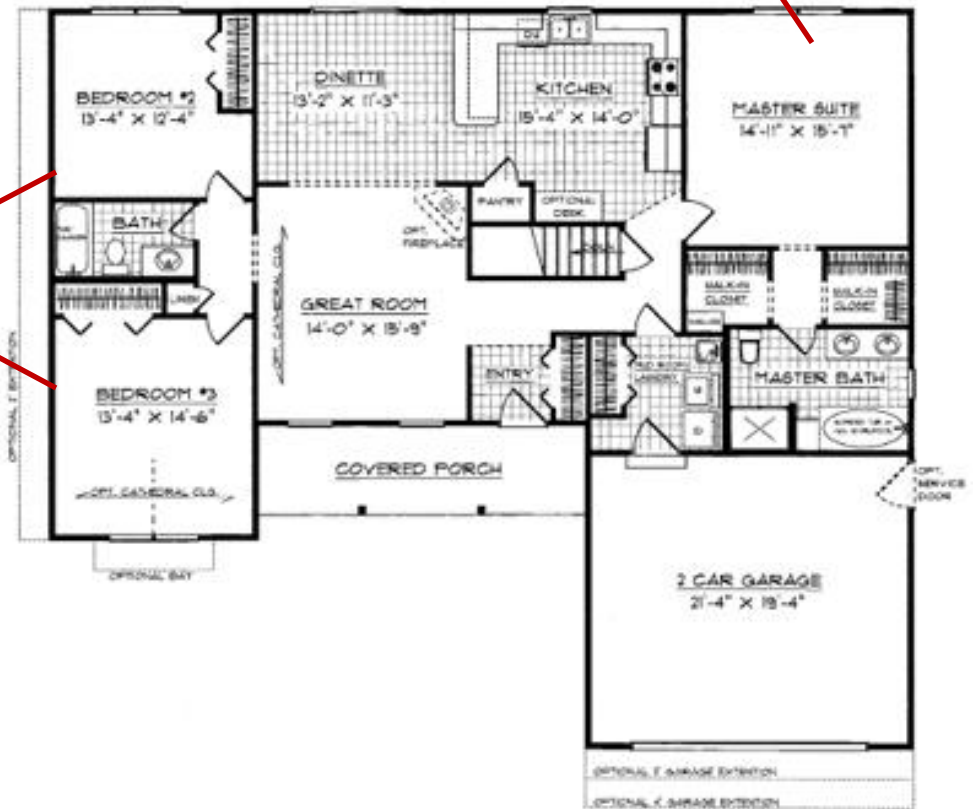

The Brandywine

3 bedrooms | 2 bathrooms | 1736 sq ft

Large master bedroom with two closets! Joined to the master bedroom is the master bathroom with double bowl vanity and separate tub and shower.

2 extra bedrooms separate from the master suite!